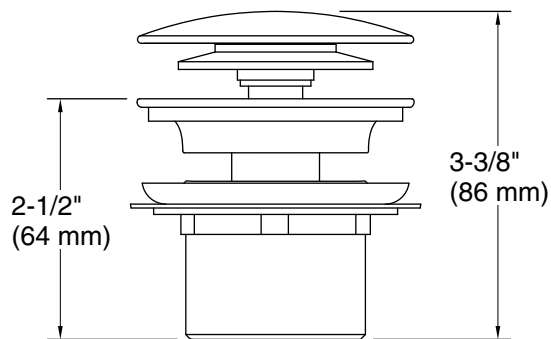

Color tiles intended for reference only.

Color	Code	Description
-------	------	-------------

	BN	Vibrant® Brushed Nickel
---	----	-------------------------

Technical Information

All product dimensions are nominal.