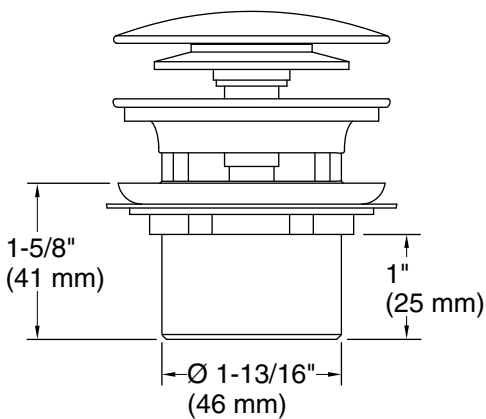

Features

- Center offset toe-tap drain in Brushed Nickel.
- For use with the Sterling Spectacle™ Freestanding Bath.

Material

- Premium metal construction for durability and reliability.
- KOHLER finishes resist corrosion and tarnishing.

Color tiles intended for reference only.

Color	Code	Description
-------	------	-------------

	BN	Vibrant® Brushed Nickel
---	----	-------------------------

Technical Information

All product dimensions are nominal.